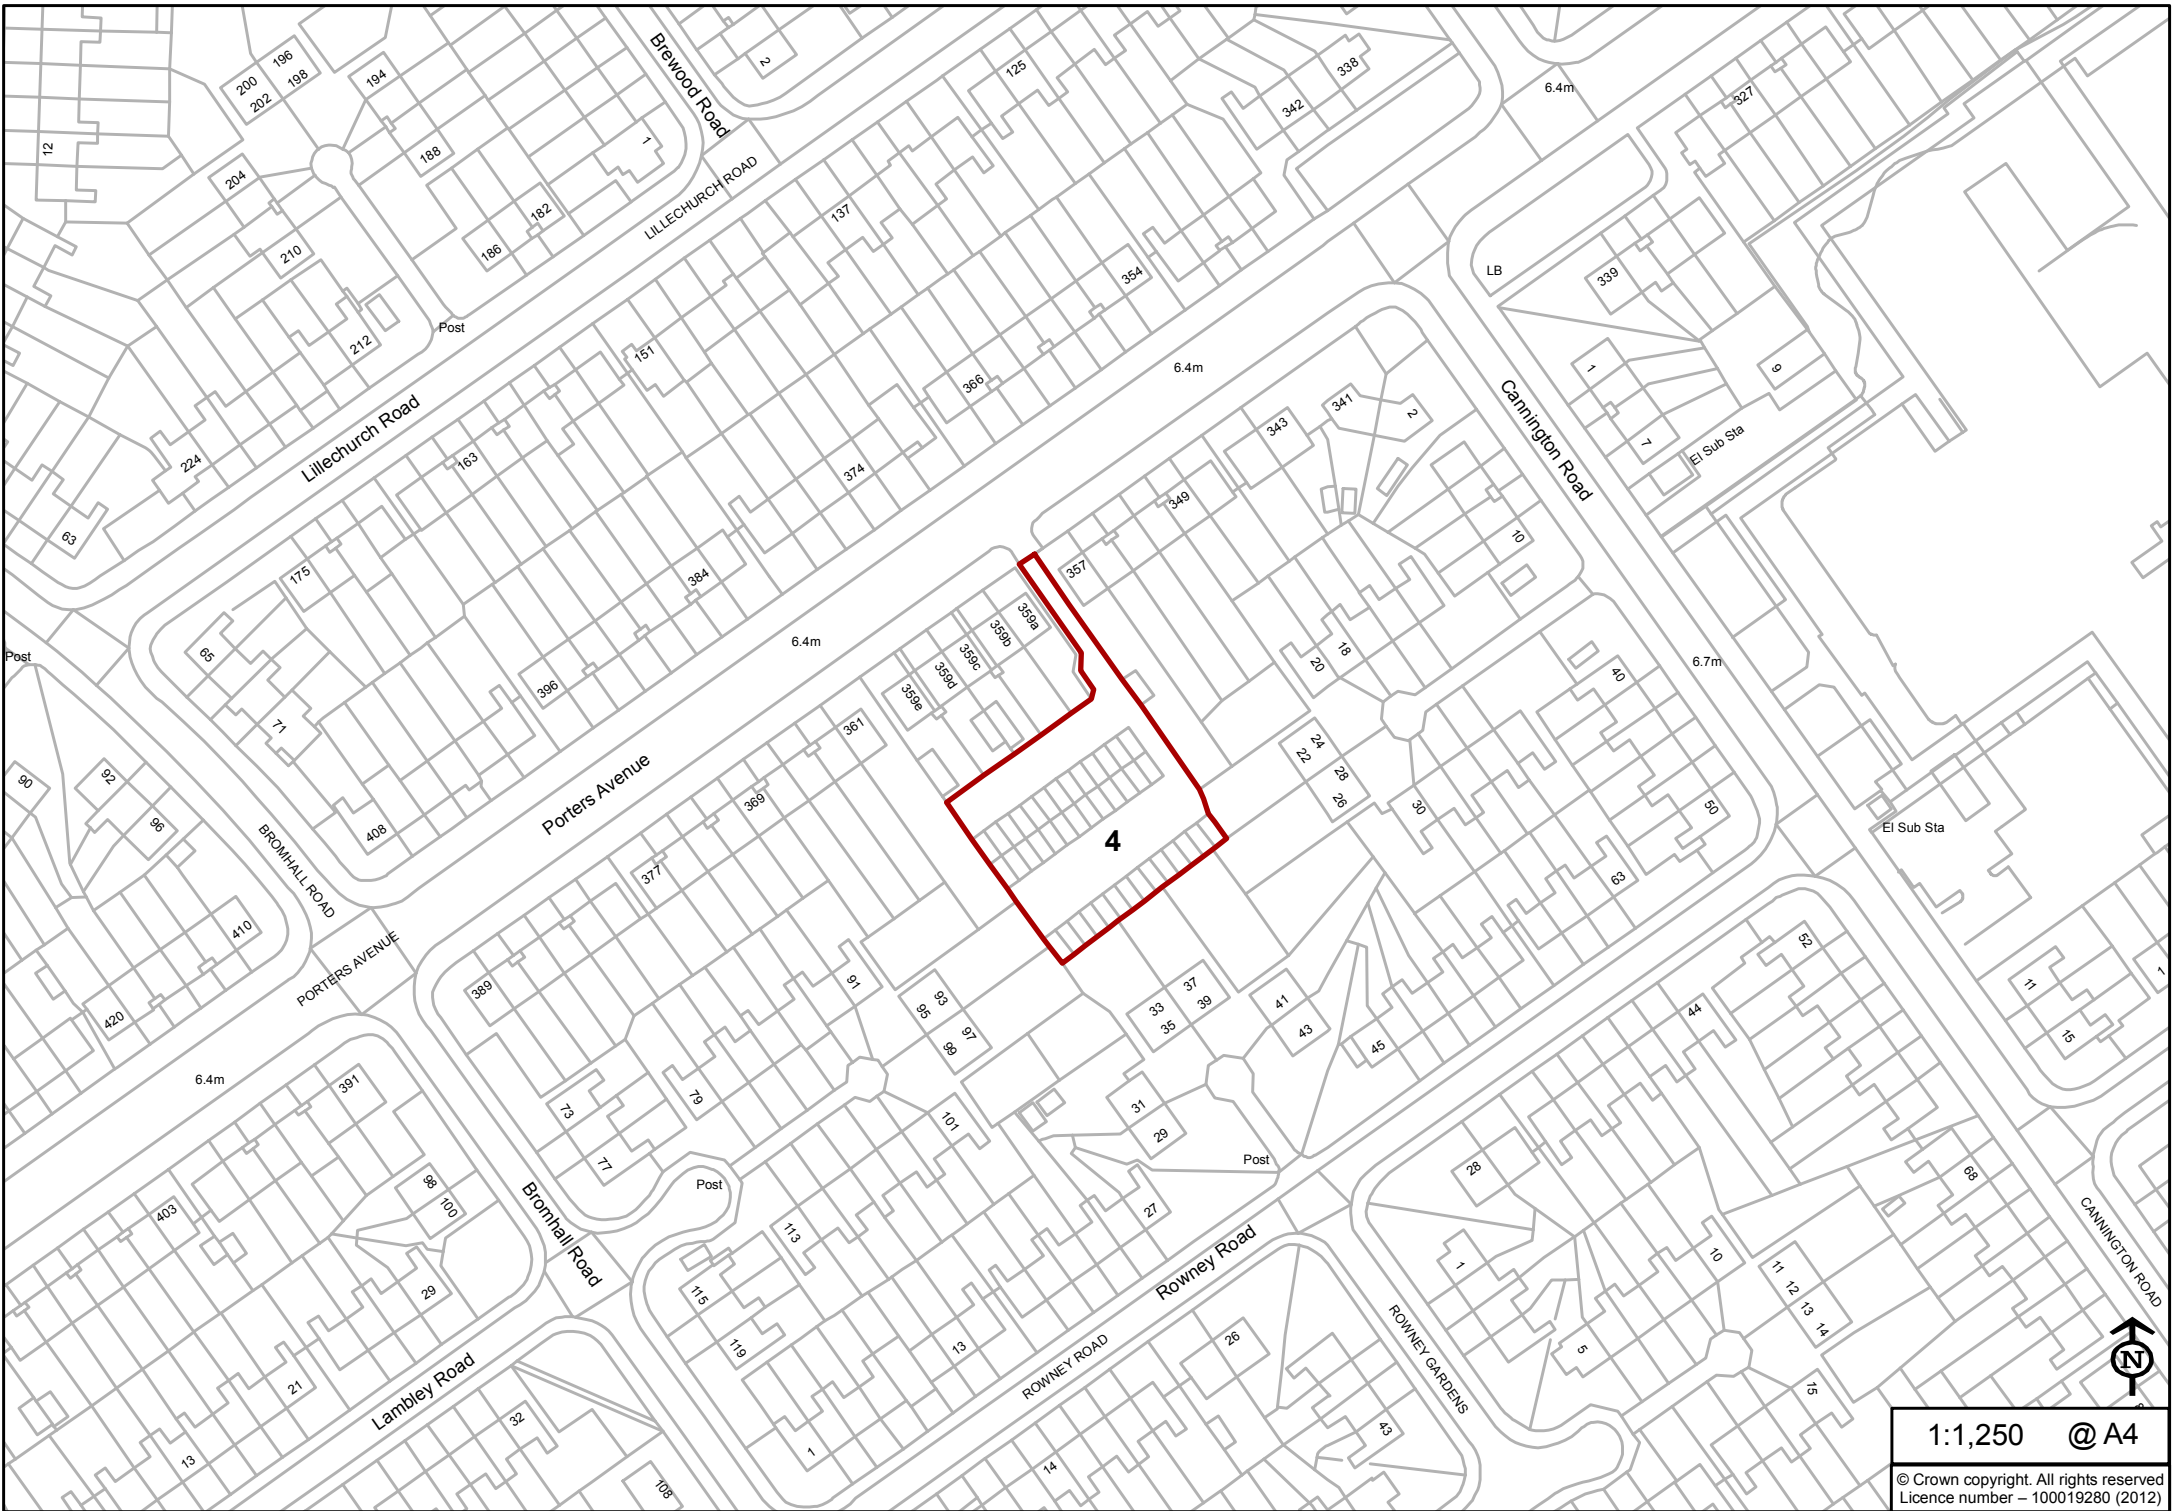

3

1:1,250 @ A4

© Crown copyright. All rights reserved
Licence number - 100019280 (2012)

1:1,250 @ A4
© Crown copyright. All rights reserved
Licence number – 100019280 (2012)

1:1,250 @ A4

© Crown copyright. All rights reserved
Licence number – 100019280 (2012)

10

Car Park

1:1,250 @ A4

© Crown copyright. All rights reserved
Licence number – 100019280 (2012)

26

1 to 18

32

and 32b

19

Pumping Station

Marsh

Mean Low Water

NORTHERN RELIEF ROAD

Northern Relief Road

Queens Ring Road

London Road

A123

London Road

London Road

5.2m

6.7m

1:1,250 @ A4

© Crown copyright. All rights reserved
Licence number - 100019280 (2012)

12