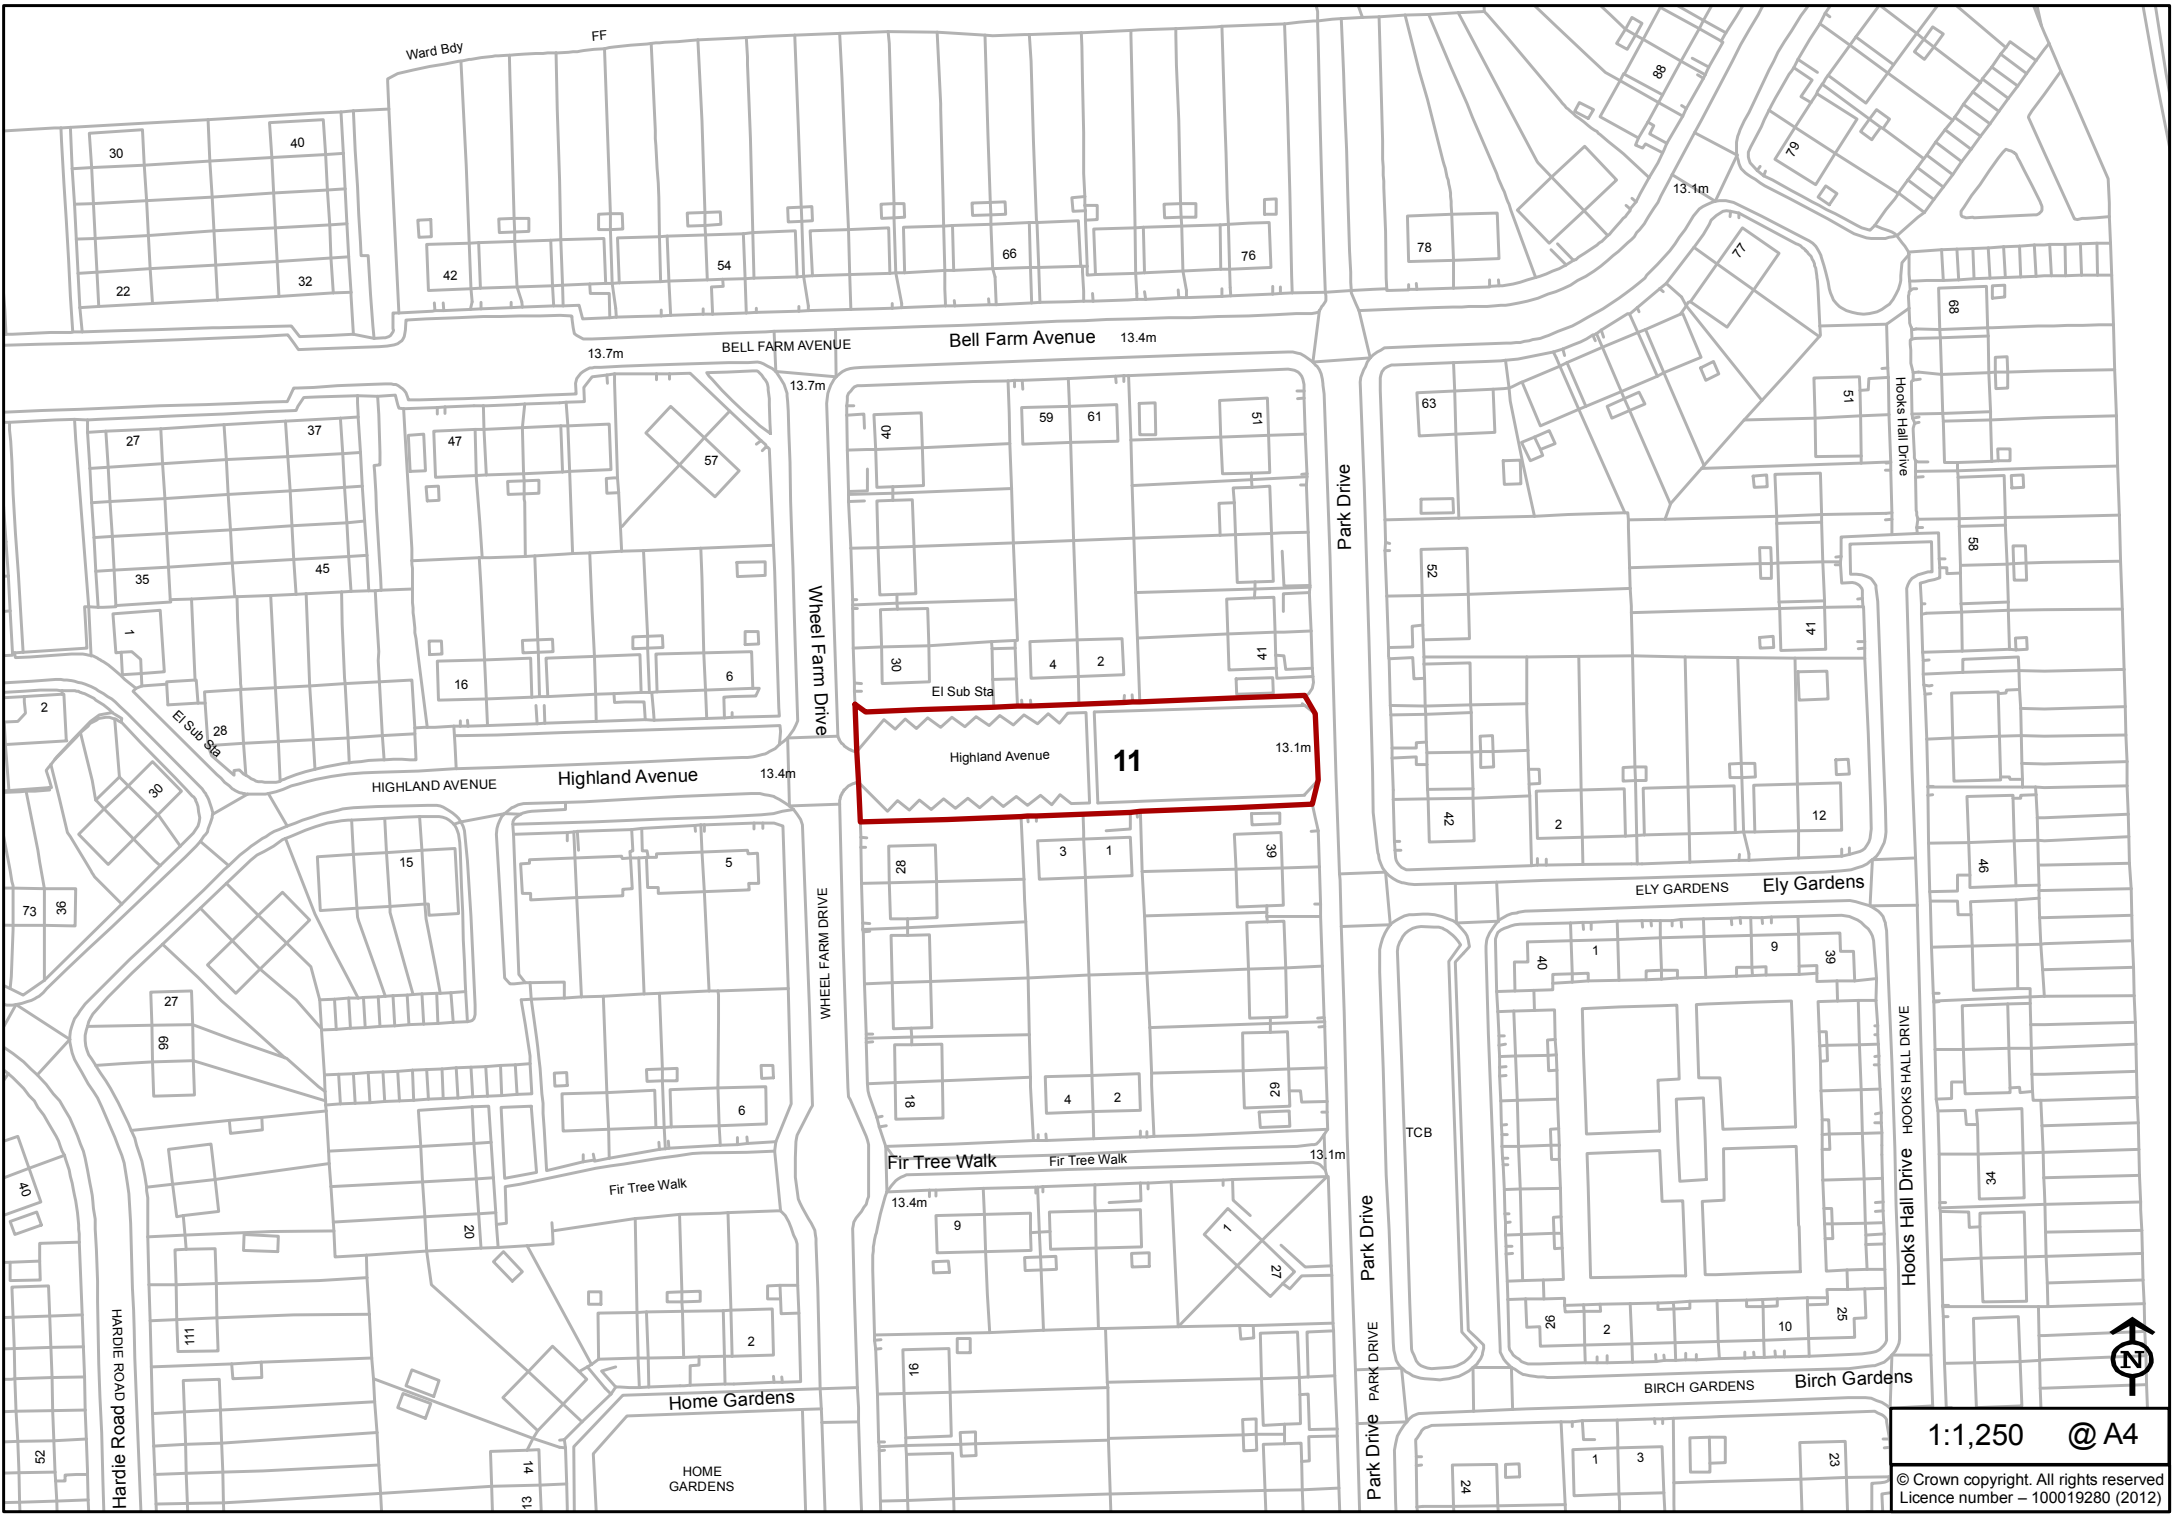

3

1:1,250 @ A4

© Crown copyright. All rights reserved
Licence number - 100019280 (2012)

1:1,250 @ A4
© Crown copyright. All rights reserved
Licence number – 100019280 (2012)

1:1,250 @ A4

© Crown copyright. All rights reserved
Licence number – 100019280 (2012)

10

Car Park

1:1,250 @ A4

© Crown copyright. All rights reserved
Licence number – 100019280 (2012)

26

1 to 18

32

and 32b

19

Pumping Station

Marsh

Mean Low Water

NORTHERN RELIEF ROAD

Northern Relief Road

Queens Ring Road

London Road

A123

London Road

London Road

5.2m

6.7m

1:1,250 @ A4

© Crown copyright. All rights reserved
Licence number - 100019280 (2012)

12