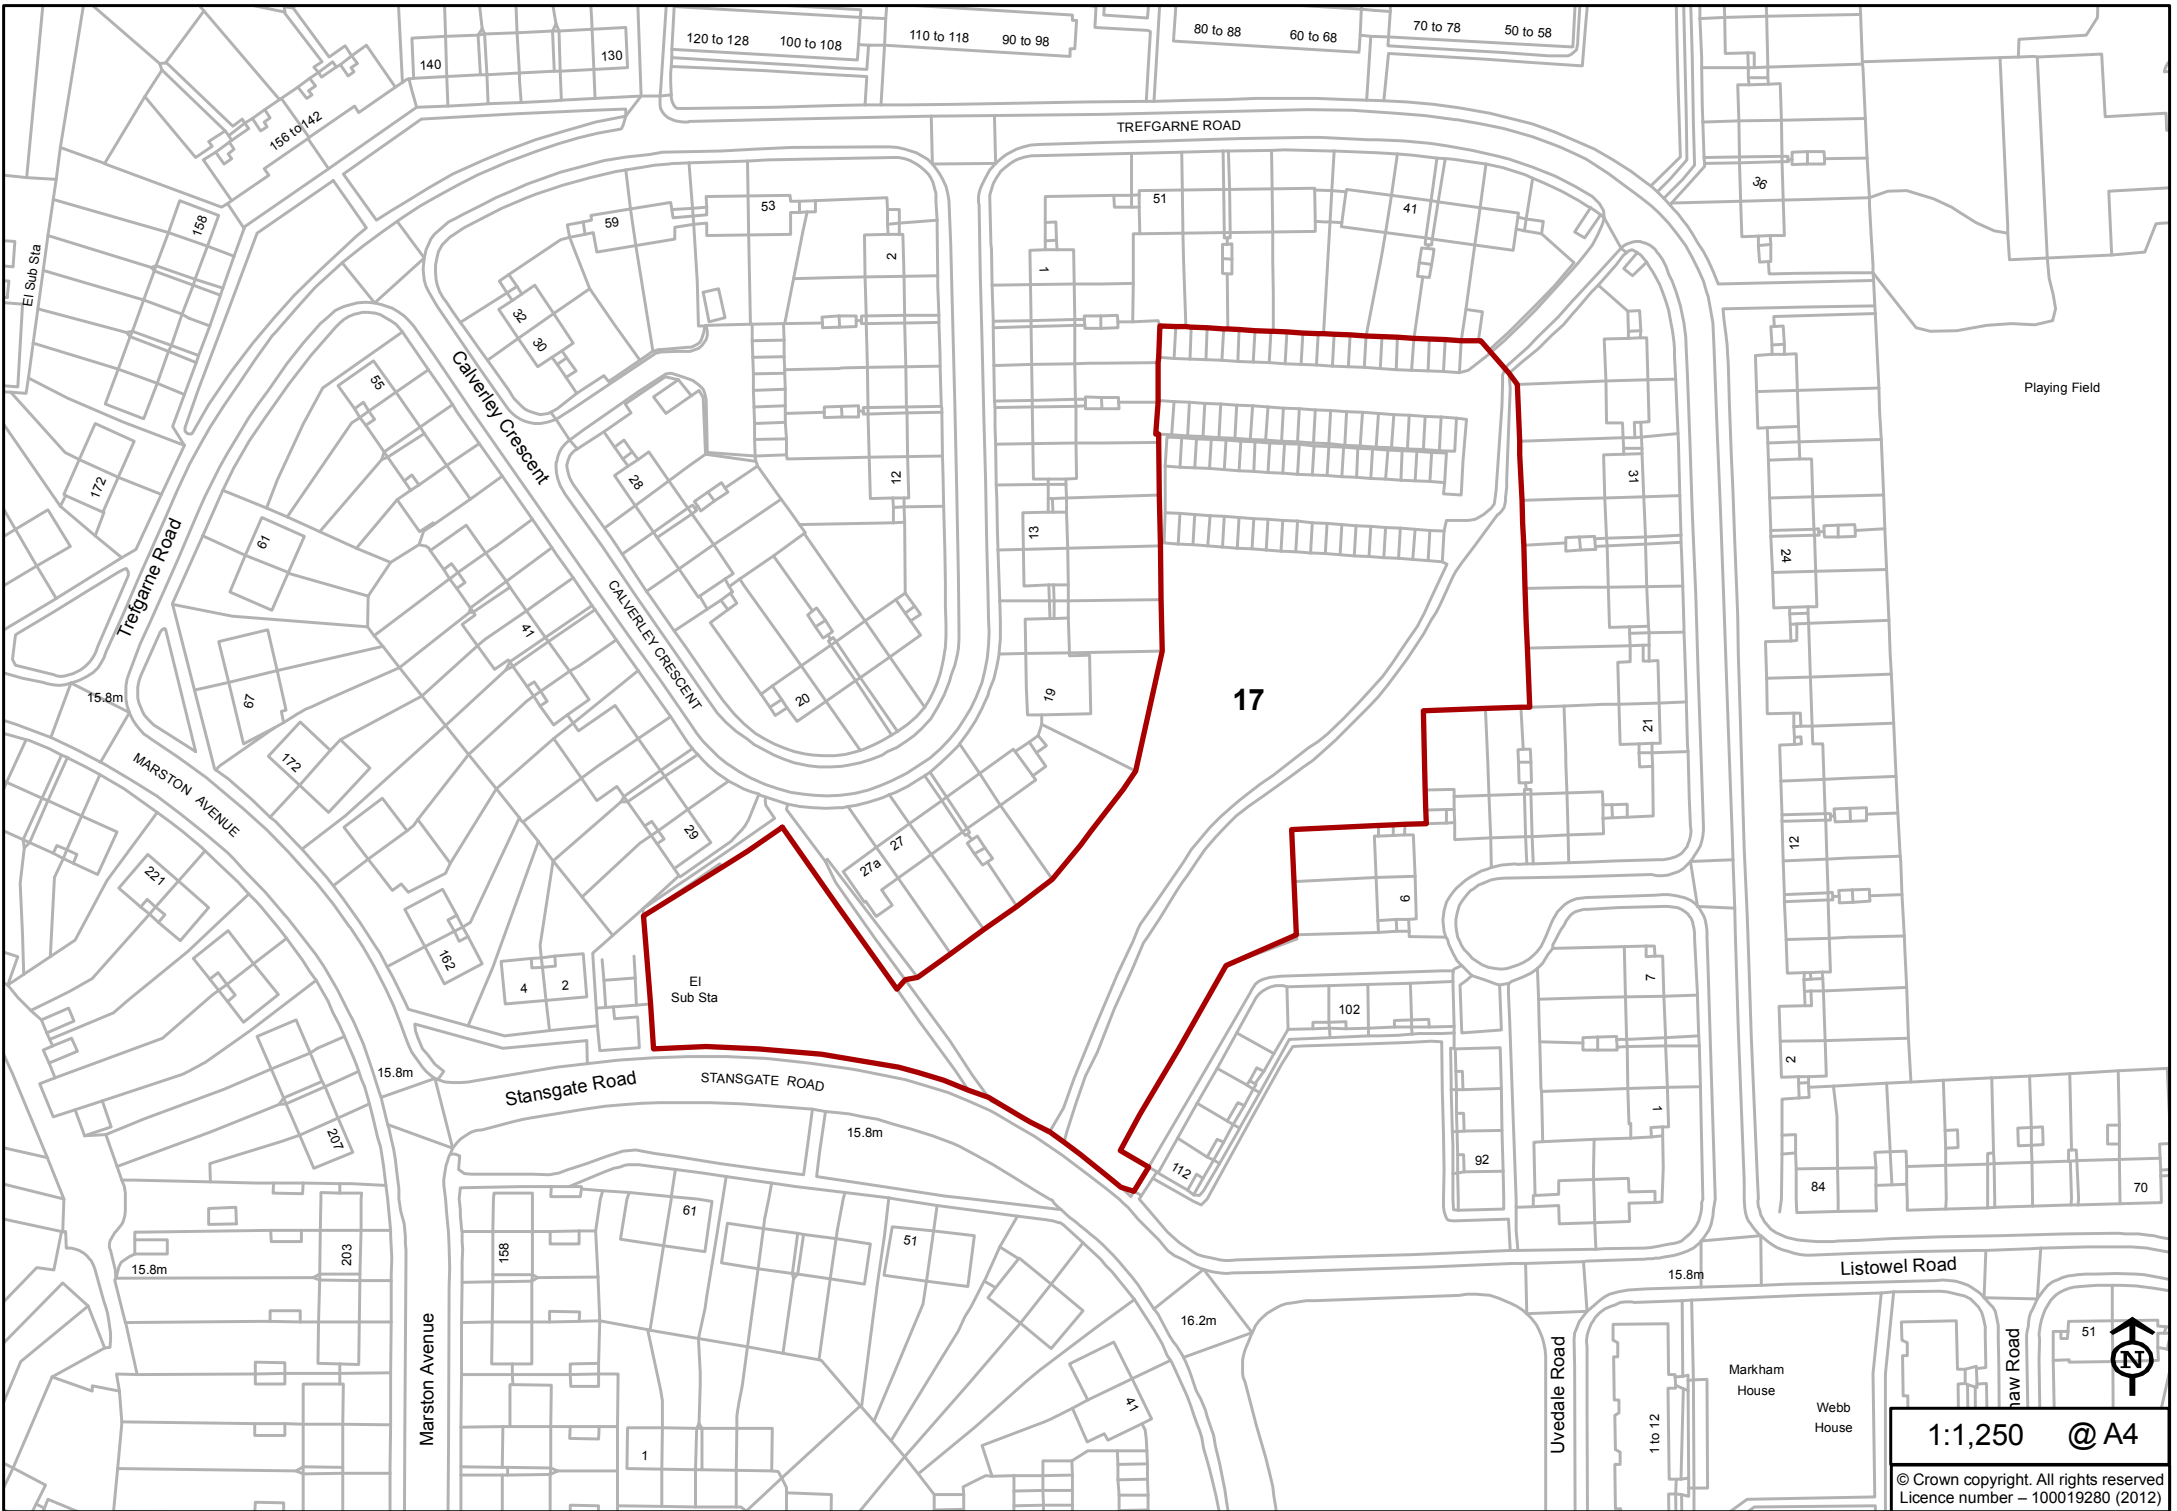

Cart

15

16

17

EI Sub Sta

Playing Field

1:1,250 @ A4

© Crown copyright. All rights reserved
Licence number – 100019280 (2012)