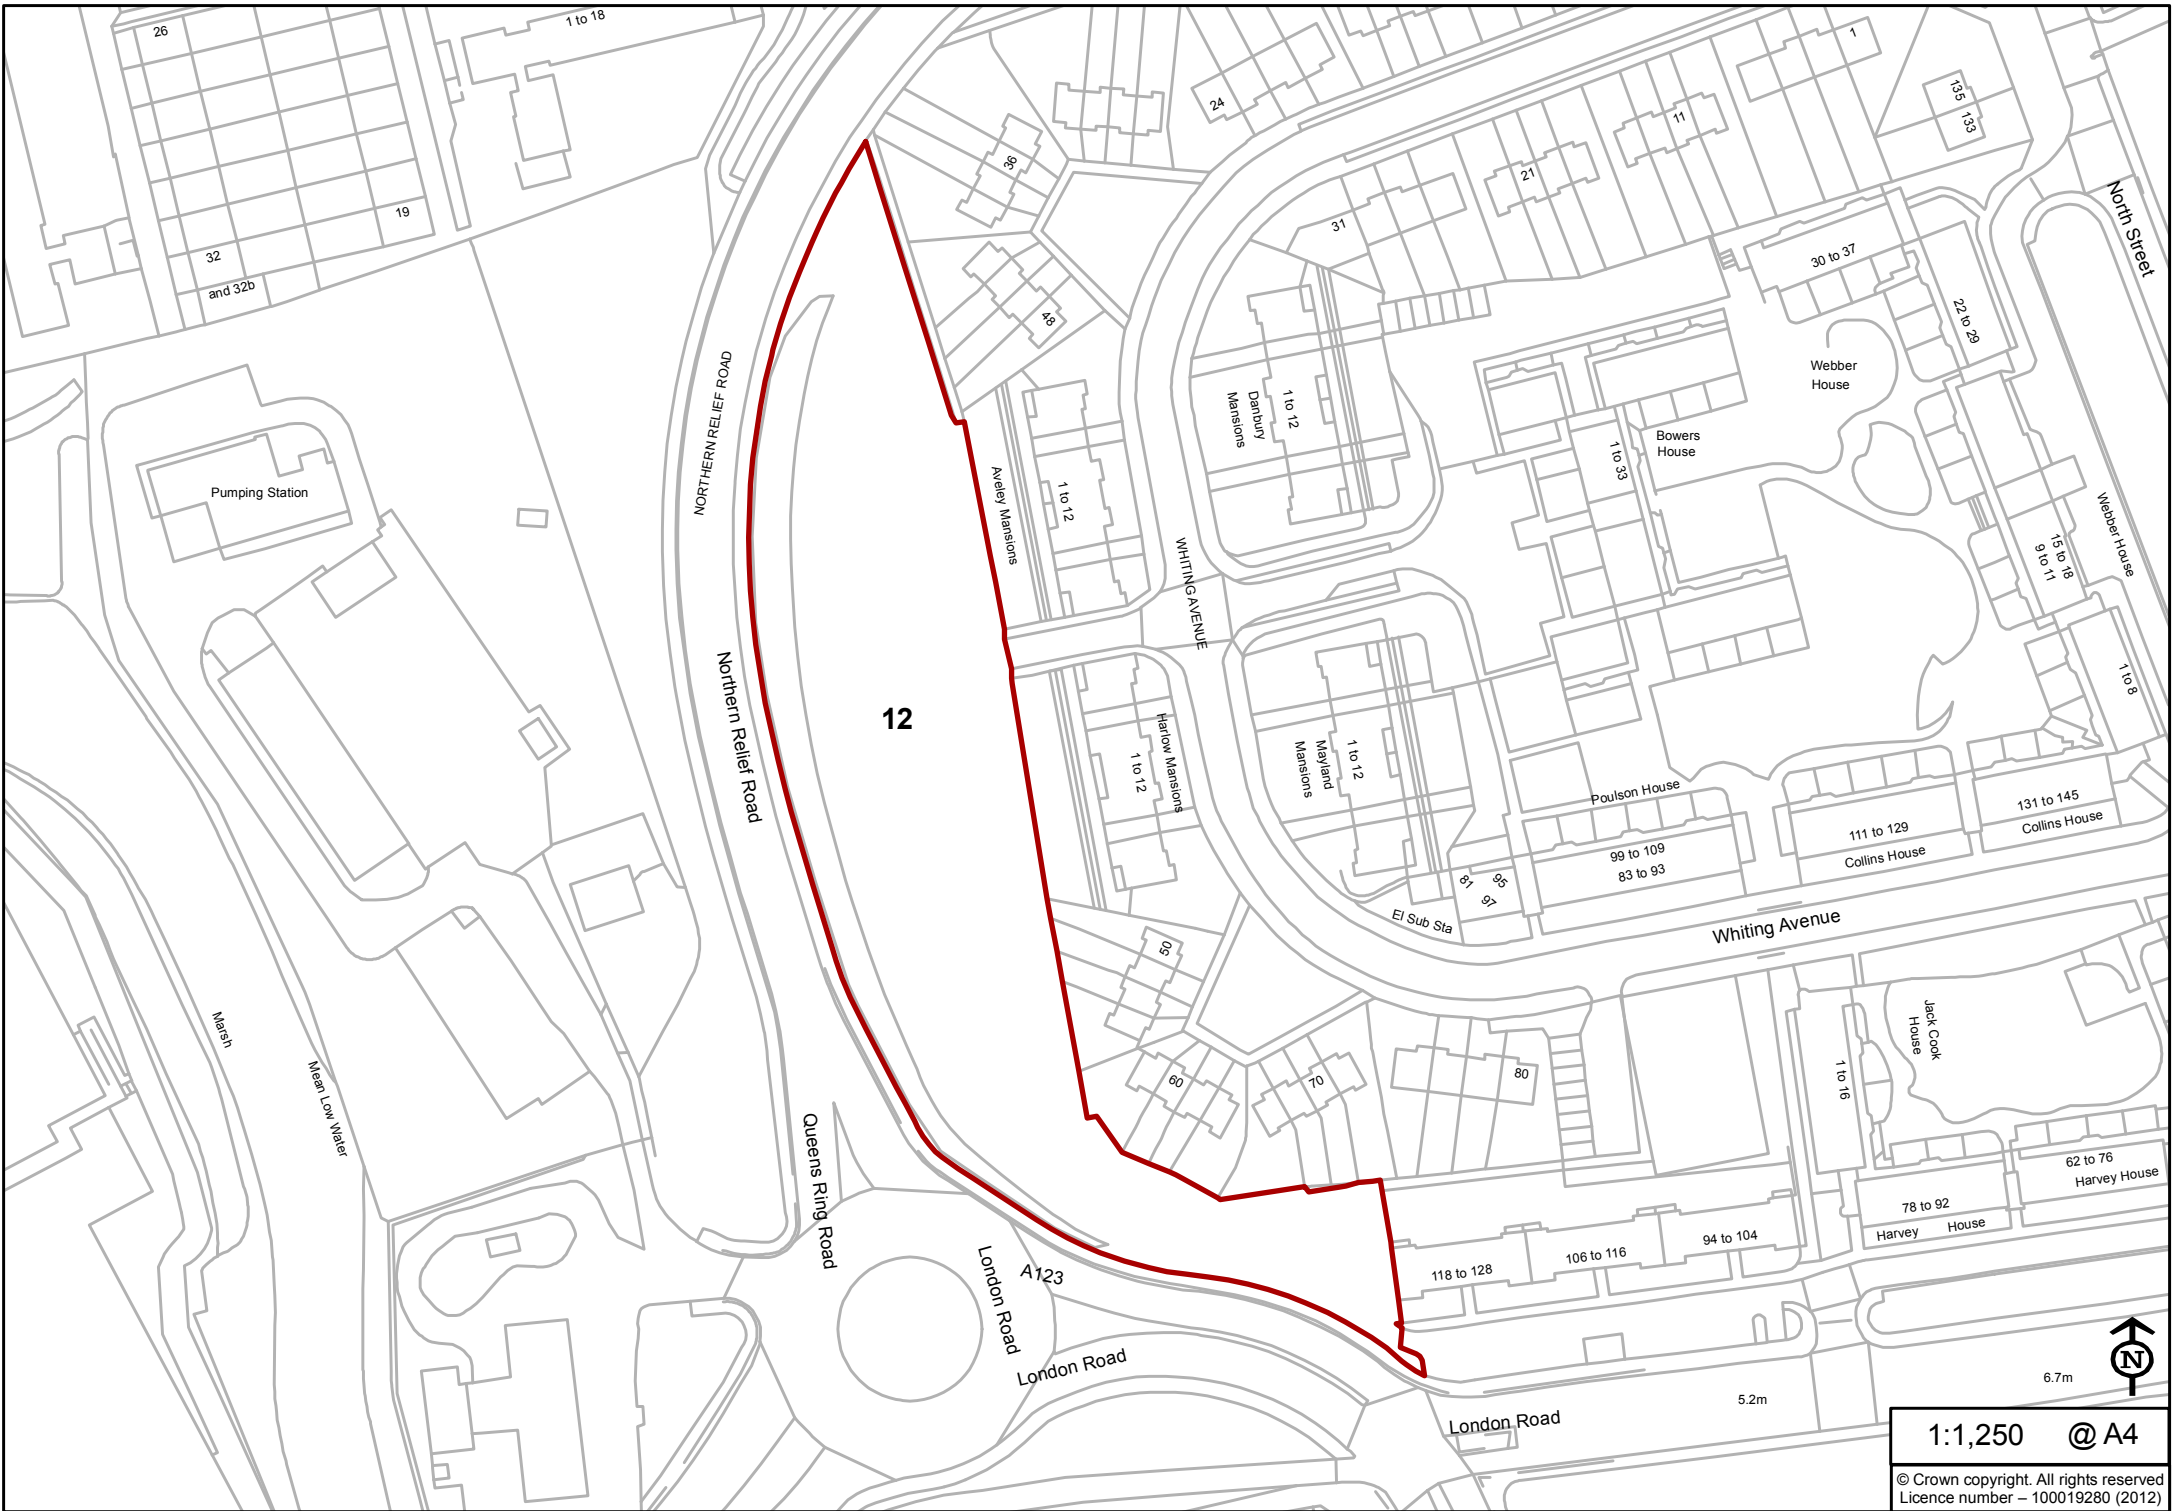

26

1 to 18

32

and 32b

19

Pumping Station

Marsh

Mean Low Water

NORTHERN RELIEF ROAD

Northern Relief Road

Queens Ring Road

London Road

A123

London Road

London Road

5.2m

6.7m

1:1,250 @ A4

© Crown copyright. All rights reserved
Licence number - 100019280 (2012)

12

38

48

Aveley Mansions

1 to 12

Harrow Mansions

1 to 12

WHITING AVENUE

1 to 12

Mayland Mansions

Danbury Mansions

1 to 12

24

31

21

11

1

13
13a

30 to 37

22 to 26

Webber House

Bowers House

1 to 33

North Street

Webber House

15 to 18

9 to 11

1 to 8

Poulson House

99 to 109

83 to 93

111 to 129

Collins House

131 to 145

Collins House

El Sub Sta

81

85

97

Whiting Avenue

55

80

70

80

Jack Cook House

1 to 16

62 to 76

Harvey House

78 to 92

Harvey House

118 to 128

106 to 116

94 to 104